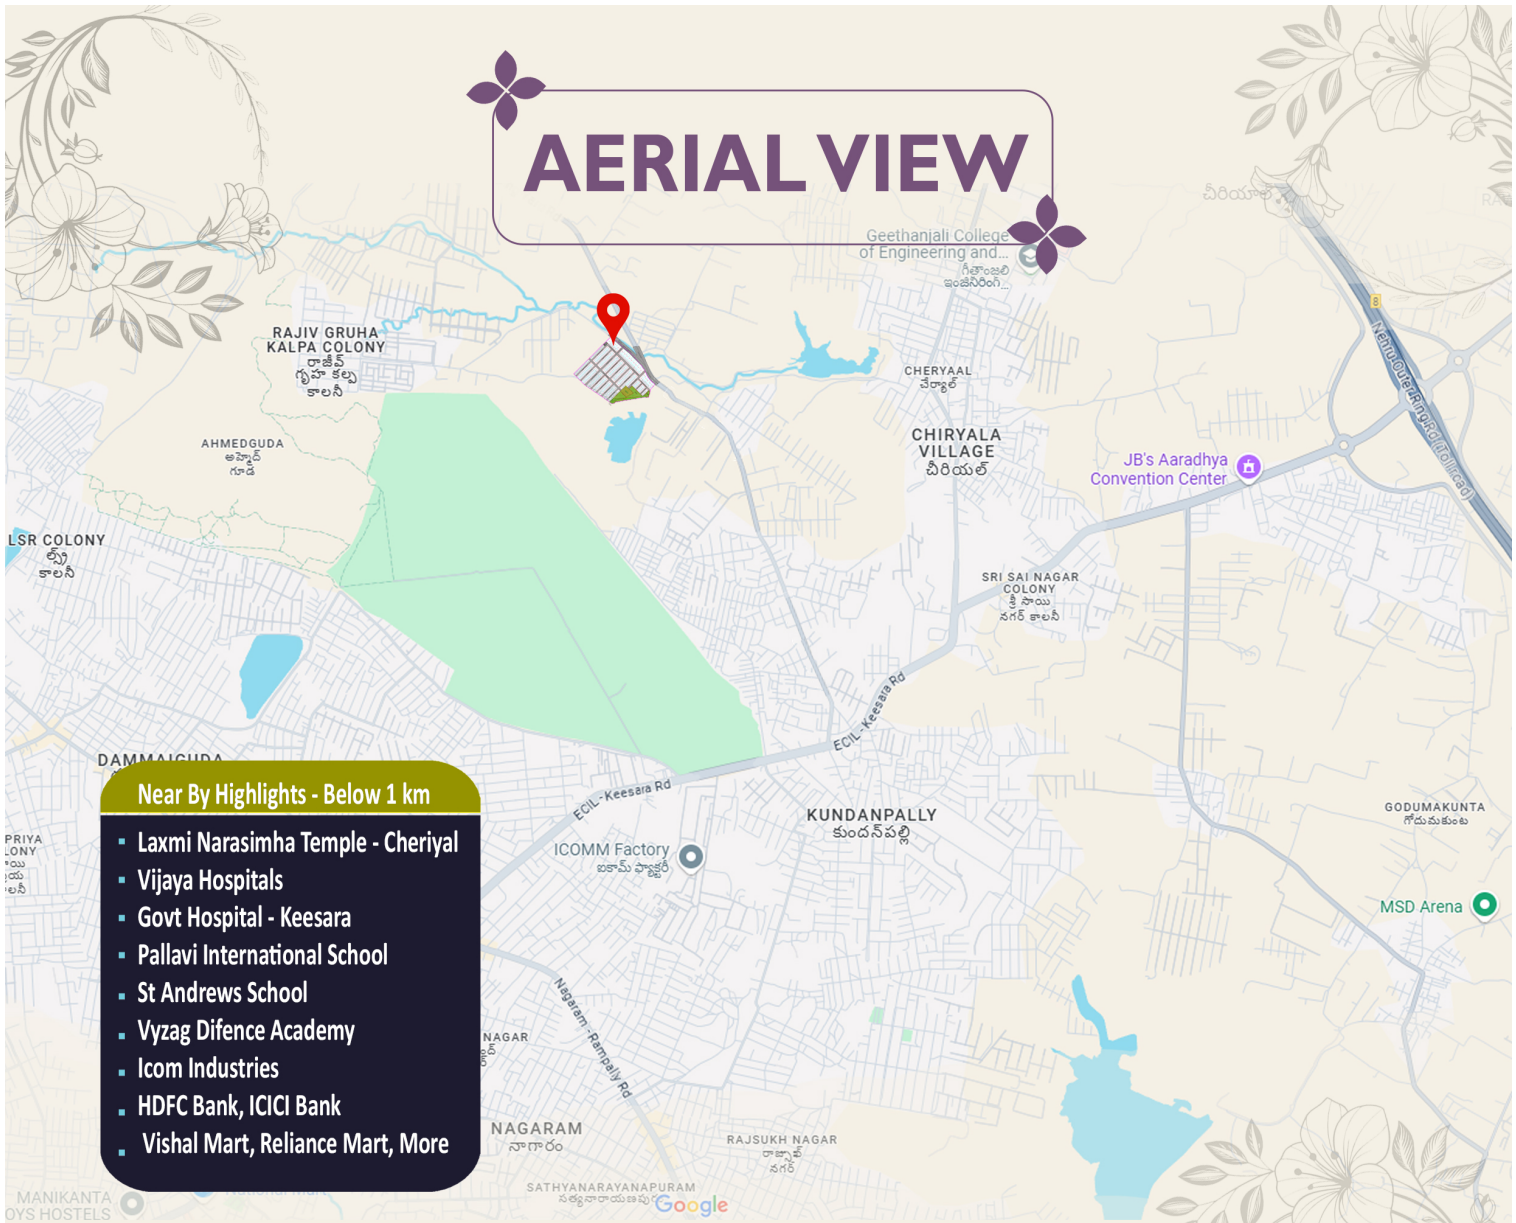

# STREET VIEW

View - 1

View - 2

# AERIAL VIEW

## Near By Highlights - Below 1 km

- Laxmi Narasimha Temple - Cheriyaal
- Vijaya Hospitals
- Govt Hospital - Keesara
- Pallavi International School
- St Andrews School
- Vyazag Difence Academy
- Icom Industries
- HDFC Bank, ICICI Bank
- Vishal Mart, Reliance Mart, More